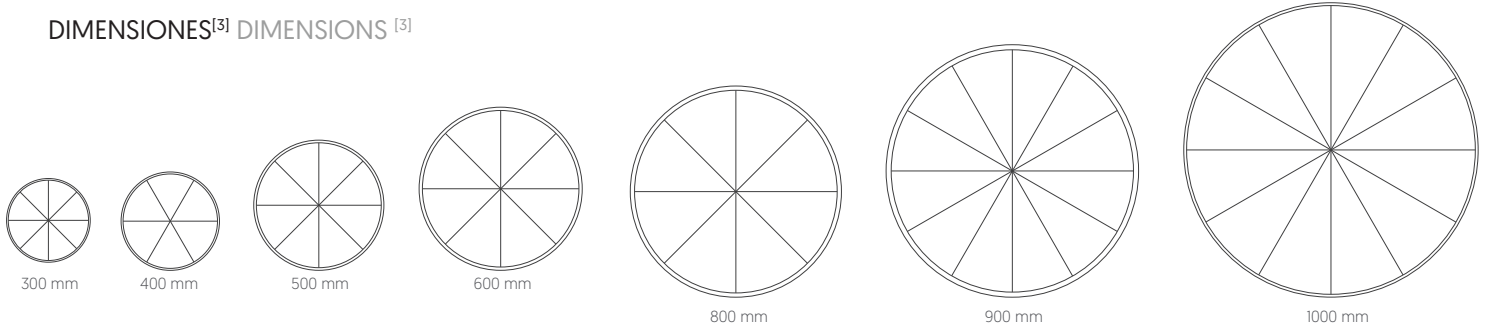

Suspendido Suspended  
 100-240 V AC. / 50 - 60 Hz  
 >90  
 120°  
 3000°K | 4000°K | 5000°K  
 110 lm/W  
 IP40  
 Aluminio Aluminum  
 On/Off | 0-10V |  TRIAC  
 Blanco White

CRI > 90

PF >0.9

110 lm/W

### POTENCIA, CCT, FLUJOS Y EFICIENCIA POWER, CCT, FLUX & EFFICIENCY

Dimensiones Size	Potencia Power	CCT	Flujo luminoso <sup>[4]</sup> Flux <sup>[4]</sup>	Eficiencia Efficiency
Ø300x12 mm	18 W	3000°K 4000°K 5000°K	1800 lm --- ---	1001 lm/W --- ---
Ø400x12 mm	26 W	3000°K 4000°K 5000°K	2800 lm --- ---	1001 lm/W --- ---
Ø500x12 mm	30 W	3000°K 4000°K 5000°K	3300 lm --- ---	1001 lm/W --- ---
Ø600x12 mm	40 W	3000°K 4000°K 5000°K	4400 lm --- ---	1001 lm/W --- ---
Ø800x12 mm	50 W	3000°K 4000°K 5000°K	5500 lm --- ---	1001 lm/W --- ---
Ø900x12 mm	60 W	3000°K 4000°K 5000°K	6600 lm --- ---	1001 lm/W --- ---
Ø1000x12 mm	75 W	3000°K 4000°K 5000°K	8000 lm --- ---	110 lm/W --- ---