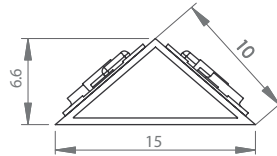

Producción Española.

Posibilidad de corte en cualquier longitud hasta 6000mm.

Aluminum profile that allows lighting in two directions. Especially used in perfumery shelves, pharmacies, etc. It can be fixed by neodymium magnets to a metal surface and thus adapt to any need.

Spanish production.

Possibility of cutting in any length up to 6000mm.

Imán de neodimio.
Neodymium magnet.

MEICON®

DIMENSIONES DIMENSIONS

Cotas en mm. Measures in mm.

ESPECIFICACIONES DEL PERFIL PROFILE SPECIFICATIONS